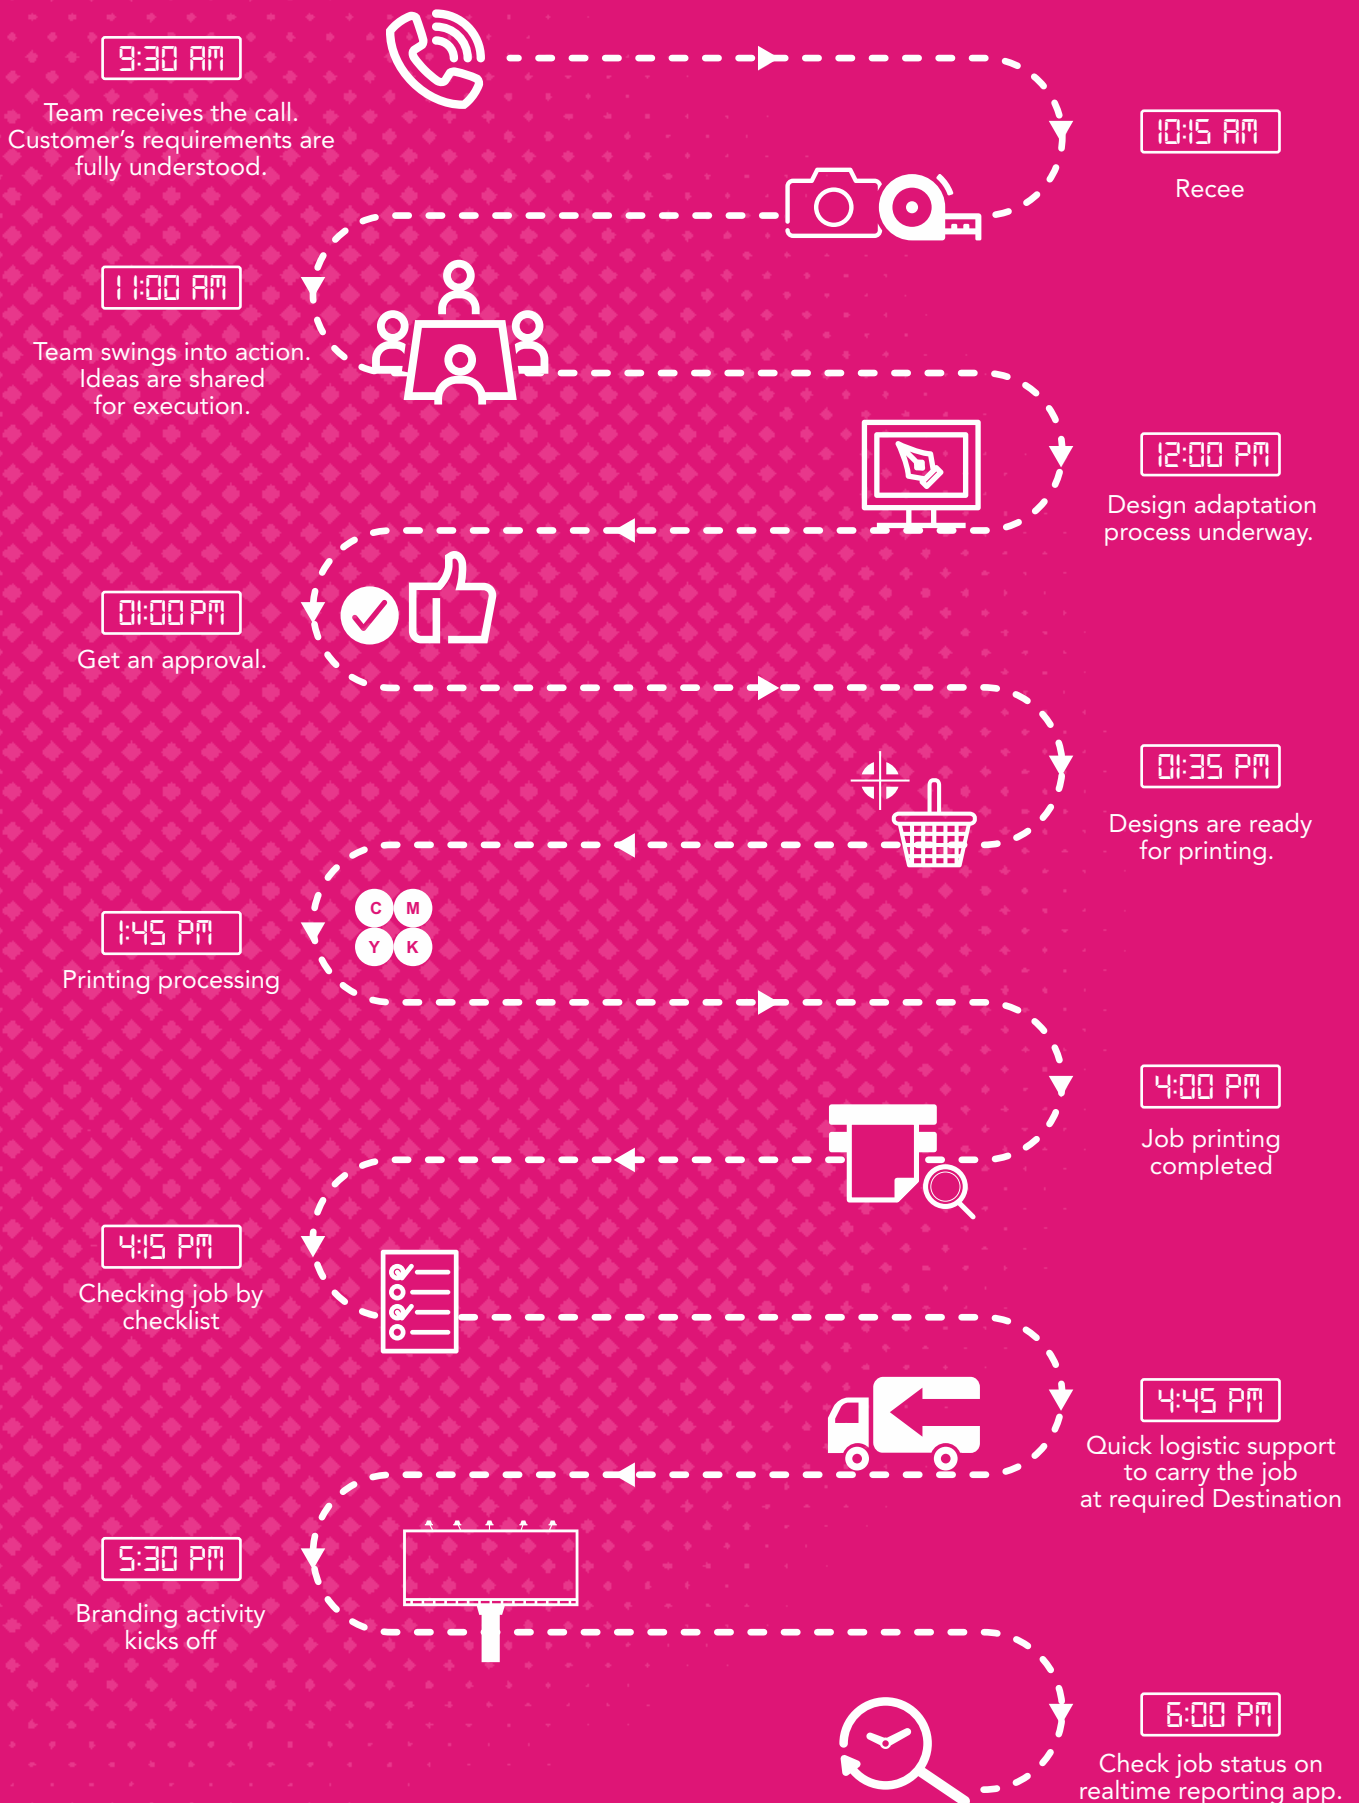

The company extends complete branding support and solutions with host of activities like :

 Adaptation	 Reece	 Creative designing
 Paint Booth	 Printing	 Fabrication
	 Installation	 Maintenance

The company has established State-of-the-Art in-house facilities for printing, painting, fabrication and installation, with support from Cleaning & Maintenance Division. We have an experienced team of professionals to carry out Reece and market survey. This enables us to offer innovative, cost-effective and customised solutions as per market trend and needs. We have dedicated team to undertake Branding,

Wall / Impact Wall painting with innovation for selling / Non-selling outlets across India. ICRC is one of the leading names in Sales Promotion and Merchandising for over 25 years. We are extensively connected with the market and reputed corporate houses. We promote and popularize their brands with innovative and creative ideas, patience and perseverance.

We are your ultimate resource to help you in urgencies. We are your versatile hand to meet any exigencies. We are at your service only on one call. We deploy our resources and maneuver our forces with quick logistic movement to meet your eleventh hour requirement, within few hours.